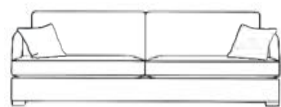

SIDE VIEW (CM)

|             |            |             |            |            |              |
|-------------|------------|-------------|------------|------------|--------------|
| Seat Height | Seat Depth | Back Height | Arm Height | Leg Height | Scatter Size |
| 42          | 65         | 71          | 66         | 4          | 55 x 55 cm   |

DIMENSIONS (CM)

L 232 x D 107 x H 87  
4 Seater

L 212 x D 107 x H 87  
3 Seater

L 192 x D 107 x H 87  
2.5 Seater

L 107 x 107 x H 42  
Circle ottoman

L 107 x D 107 x H 42  
Square ottoman

DIMENSIONS (CM)

RODEO DRIVE //

L 197 x D 107 x H 87  
3 Seater 1 Arm (LF/RF)

L 177 x D 107 x H 87  
2.5 Seater 1 Arm (LF/RF)

L 157 x D 107 x H 87  
2 Seater 1 Arm (LF/RF)

L 200 x D 100 x H 80  
Chair 1 Arm (LF/RF)

L 180 x D 107 x H 87  
3 Seater Bench