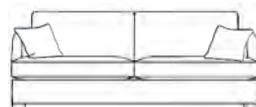

SIDE VIEW (CM)

|             |            |             |            |            |              |
|-------------|------------|-------------|------------|------------|--------------|
| Seat Height | Seat Depth | Back Height | Arm Height | Leg Height | Scatter Size |
| 42          | 65         | 71          | 66         | 4          | 55 x 55 cm   |

DIMENSIONS (CM)

L 232 x D 107 x H 87  
4 Seater

L 212 x D 107 x H 87  
3 Seater

L 192 x D 107 x H 87  
2.5 Seater

L 107 x 107 x H 42  
Circle ottoman

L 107 x D 107 x H 42  
Square ottoman

DIMENSIONS (CM)

RODEO DRIVE //