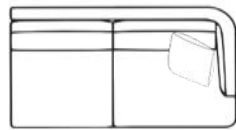

SIDE VIEW (CM)

|             |            |             |            |            |              |
|-------------|------------|-------------|------------|------------|--------------|
| Seat Height | Seat Depth | Back Height | Arm Height | Leg Height | Scatter Size |
| 42          | 65         | 71          | 66         | 4          | 55 x 55 cm   |

DIMENSIONS (CM)

L 232 x D 107 x H 87  
4 Seater

L 212 x D 107 x H 87  
3 Seater

L 192 x D 107 x H 87  
2.5 Seater

L 107 x 107 x H 42  
Circle ottoman

L 107 x D 107 x H 42  
Square ottoman

DIMENSIONS (CM)

RODEO DRIVE //

L 197 x D 107 x H 87  
3 Seater 1 Arm (LF/RF)

L 177 x D 107 x H 87  
2.5 Seater 1 Arm (LF/RF)

L 157 x D 107 x H 87  
2 Seater 1 Arm (LF/RF)

L 200 x D 100 x H 80  
Chair 1 Arm (LF/RF)

L 180 x D 107 x H 87  
3 Seater Bench

L 160 x D 107 x H 87  
2.5 Seater Bench

L 140 x D 107 x H 87  
2 Seater Bench

L 100 x D 107 x H 87  
Chair Bench

L 107 x D 160 x H 87  
Chaise (LF/RF)

L 107 x D 107 x H 87  
Corner (LF/RF)