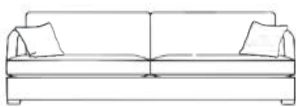

|              |  |              |                      |
|--------------|--|--------------|----------------------|
| SEAT CUSHION | Molmic Feather Comfort Wrap<br>Option - Molmic Luxura Seat | BACK CUSHION | Molmic Feather Blend |
| UPHOLSTERY   | Fabric fully upholstered                                   | SCATTER      | Feather - plain      |
|              |  | FEET         | Timber legs          |

SIDE VIEW (CM)

|             |            |             |            |            |              |
|-------------|------------|-------------|------------|------------|--------------|
| Seat Height | Seat Depth | Back Height | Arm Height | Leg Height | Scatter Size |
| 42          | 65         | 71          | 66         | 4          | 55 x 55 cm   |

DIMENSIONS (CM)

L 232 x D 107 x H 87  
4 Seater

L 212 x D 107 x H 87  
3 Seater

L 192 x D 107 x H 87  
2.5 Seater

L 107 x 107 x H 42  
Circle ottoman

L 107 x D 107 x H 42  
Square ottoman

DIMENSIONS (CM)

RODEO DRIVE //

L 197 x D 107 x H 87  
3 Seater 1 Arm (LF/RF)

L 177 x D 107 x H 87  
2.5 Seater 1 Arm (LF/RF)

L 157 x D 107 x H 87  
2 Seater 1 Arm (LF/RF)

L 200 x D 100 x H 80  
Chair 1 Arm (LF/RF)

L 180 x D 107 x H 87  
3 Seater Bench