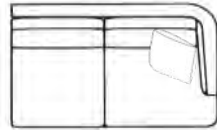

SIDE VIEW (CM)

|             |            |             |            |            |              |
|-------------|------------|-------------|------------|------------|--------------|
| Seat Height | Seat Depth | Back Height | Arm Height | Leg Height | Scatter Size |
| 42          | 65         | 71          | 66         | 4          | 55 x 55 cm   |

DIMENSIONS (CM)

L 232 x D 107 x H 87  
4 Seater

L 212 x D 107 x H 87  
3 Seater

L 192 x D 107 x H 87  
2.5 Seater

L 107 x 107 x H 42  
Circle ottoman

L 107 x D 107 x H 42  
Square ottoman

DIMENSIONS (CM)

RODEO DRIVE //

L 197 x D 107 x H 87  
3 Seater 1 Arm (LF/RF)

L 177 x D 107 x H 87  
2.5 Seater 1 Arm (LF/RF)

L 157 x D 107 x H 87  
2 Seater 1 Arm (LF/RF)

L 200 x D 100 x H 80  
Chair 1 Arm (LF/RF)

L 180 x D 107 x H 87  
3 Seater Bench

L 160 x D 107 x H 87  
2.5 Seater Bench

L 140 x D 107 x H 87  
2 Seater Bench

L 100 x D 107 x H 87  
Chair Bench

L 107 x D 160 x H 87  
Chaise (LF/RF)

L 107 x D 107 x H 87  
Corner (LF/RF)