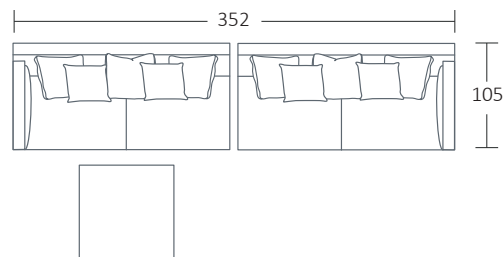

DIMENSIONS (CM)

L 254 x D 105 x H 86
4 Seater

L 254 x D 105 x H 86
4 Seater (2 pieces)

L 234 x D 105 x H 86
3.5 Seater

L 234 x D 105 x H 86
3.5 Seater (2 pieces)

L 214 x D 105 x H 86
3 Seater

L 194 x D 105 x H 86
2.5 Seater

DIMENSIONS (CM)

L 236 x D 105 x H 86
4 Seater 1 Arm (LF/RF)

L 216 x D 105 x H 86
3.5 Seater 1 Arm (LF/RF)

L 196 x D 105 x H 86
3 Seater 1 Arm (LF/RF)

L 176 x D 105 x H 86
2.5 Seater 1 Arm (LF/RF)

L 156 x D 105 x H 86
2 Seater 1 Arm (LF/RF)

L 107 x D 160 x H 86
Chaise (LF/RF)

L 99 x D 99 x H 43
Ottoman

L 97 x D 97 x H 34
Table

MODULAR EXAMPLES

COMBINATION 1
3.5 Seater 1 Arm (LF)
Chaise (RF)

COMBINATION 2
2.5 Seater 1 Arm (LF)
2.5 Seater 1 Arm (RF)
Table