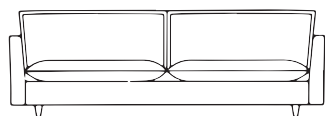

Feather Blend

UPHOLSTERY

Fabric loose covered
Option - Fabric fully upholstered

SCATTER
FEET

Fibre- flanged
Turned timber legs

SIDE VIEW (CM)

Seat Height
43

Seat Depth
60

Back Height
61

Arm Height
61

Leg Height
12.5

Scatter size
65 x 45 cm

DIMENSIONS (CM)

L 236 x D 93 x H 85
3.5 Seater

L 216 x D 93 x H 85
3 Seater

L 196 x D 93 x H 85
2.5 Seater