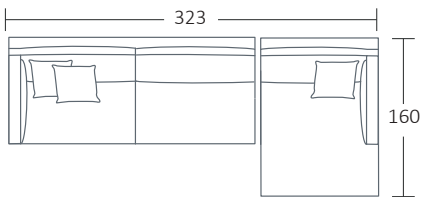

SIDE VIEW (CM)

Seat Height	Seat Depth	Back Height	Arm Height	Leg Height	Scatter Size
43	62	73	62	13	50 x 50 cm

DIMENSIONS (CM)

L 254 x D 105 x H 86
4 Seater

L 254 x D 105 x H 86
4 Seater (2 pieces)

L 234 x D 105 x H 86
3.5 Seater

L 234 x D 105 x H 86
3.5 Seater (2 pieces)

L 214 x D 105 x H 86
3 Seater

L 194 x D 105 x H 86
2.5 Seater

L 174 x D 105 x H 86
2 Seater

L 84 x D 95 x H 82
Chair

Refer to Molmic website for Timber Stains and Powdercoat colours.
All designs remain the intellectual property of Molmic Furniture.
Improvements or alterations to design, construction or dimensions may occur without notice.
Molmic PTY LTD ABN 35 400 631 463

DIMENSIONS (CM)

L 236 x D 105 x H 86
4 Seater 1 Arm (LF/RF)

L 216 x D 105 x H 86
3.5 Seater 1 Arm (LF/RF)

L 196 x D 105 x H 86
3 Seater 1 Arm (LF/RF)

L 176 x D 105 x H 86
2.5 Seater 1 Arm (LF/RF)

L 156 x D 105 x H 86
2 Seater 1 Arm (LF/RF)

L 107 x D 160 x H 86
Chaise (LF/RF)

L 99 x D 99 x H 43
Ottoman

MODULAR EXAMPLES

COMBINATION 1
3.5 Seater 1 Arm (LF/RF)
Chaise (LF/RF)

COMBINATION 2
2.5 Seater 1 Arm (LF/RF)
2.5 Seater 1 Arm (LF/RF)