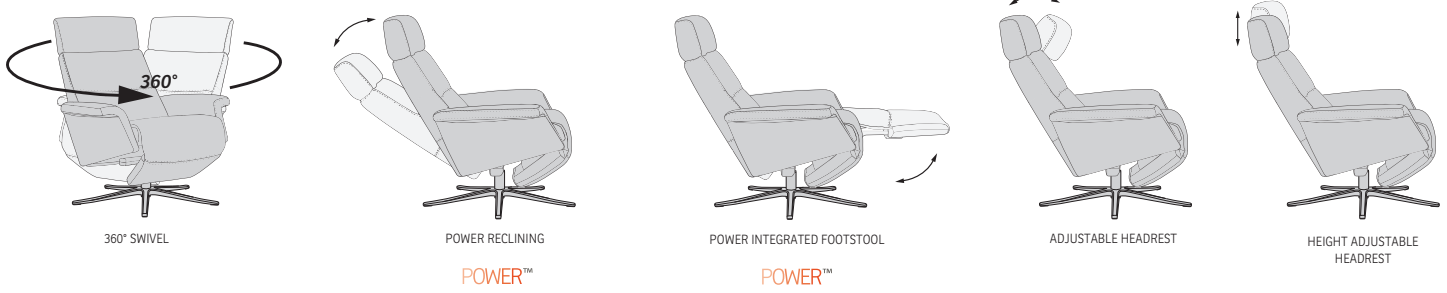

See warranty policy for more details.

360° Swivel

Power Reclining
POWER™

Power Integrated Footstool
POWER™

Adjustable Headrest

Height Adjustable
Headrest System

SPACE 3600 POWER

FUNCTIONS

BASE OPTIONS

DIMENSIONS

CHAIR SIZE	TOTAL WIDTH	TOTAL DEPTH	TOTAL HEIGHT	SEAT WIDTH	SEAT HEIGHT	SEAT DEPTH	TOTAL DEPTH RECLINE
Space 3600 Power	86 cm / 33.8 in	90-94 cm / 35.4-37 in	95-108 cm / 37.4-42.5 in	52 cm / 20.4 in	48 cm / 18.9 in	48 cm / 18.9 in	158-169.5 cm / 62.2- 66.7 in

* The dimensions are approximate and may vary with +/-2cm