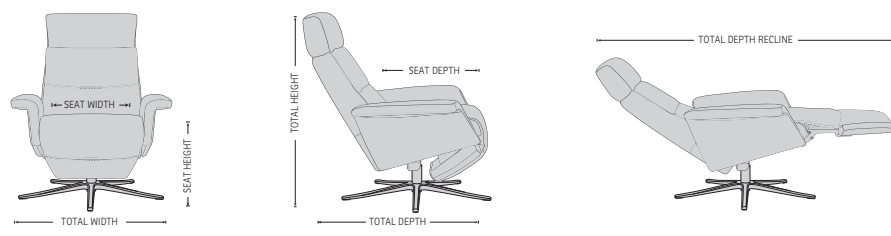

See warranty policy for more details.

360° Swivel

Power Reclining
POWER™

Power Integrated Footstool
POWER™

Adjustable Headrest

Height Adjustable
Headrest System

SPACE 3600 POWER

FUNCTIONS

BASE OPTIONS

DIMENSIONS

CHAIR SIZE	TOTAL WIDTH	TOTAL DEPTH	TOTAL HEIGHT	SEAT WIDTH	SEAT HEIGHT	SEAT DEPTH	TOTAL DEPTH RECLINE
Space 3600 Power	86 cm / 33.8 in	90-94 cm / 35.4-37 in	95-108 cm / 37.4-42.5 in	52 cm / 20.4 in	48 cm / 18.9 in	48 cm / 18.9 in	158-169.5 cm / 62.2- 66.7 in

* The dimensions are approximate and may vary with +/-2cm