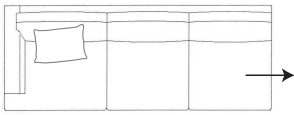

SIDE VIEW (CM)

Seat Height	Seat Depth	Back Height	Arm Height	Leg Height	Scatter Size
41	60	68	58	10	50 x 50 cm

DIMENSIONS (CM)

L 284 x D 96 x H 87  
Grand

L 234 x D 96 x H 87  
4 Seater

L 204 x D 96 x H 87  
3 Seater

L 174 x D 96 x H 87  
2 Seater

L 107 x D 96 x H 87  
Chair

L 70 x D 60 x H 41  
Ottoman

DIMENSIONS (CM)

L 292 x D 96 x H 87  
Grand 1 Arm

L 212 x D 96 x H 87  
4 Seater 1 Arm

L 182 x D 96 x H 87  
3 Seater 1 Arm

L 152 x D 96 x H 87  
2 Seater 1 Arm

L 102 x D 160 x H 87  
Chaise

MODULAR COMBINATIONS

COMBINATION 1  
3 Seater 1 Arm (LH)  
Chaise (RH)

COMBINATION 2  
Chaise (LH)  
Grand 1 Arm (RH)