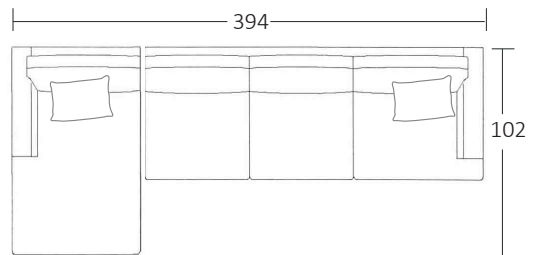

SIDE VIEW (CM)

Seat Height	Seat Depth	Back Height	Arm Height	Leg Height	Scatter Size
41	60	68	58	10	50 x 50 cm

DIMENSIONS (CM)

L 284 x D 96 x H 87  
Grand

L 234 x D 96 x H 87  
4 Seater

L 204 x D 96 x H 87  
3 Seater

L 174 x D 96 x H 87  
2 Seater

L 107 x D 96 x H 87  
Chair

L 70 x D 60 x H 41  
Ottoman

DIMENSIONS (CM)

L 292 x D 96 x H 87  
Grand 1 Arm

L 212 x D 96 x H 87  
4 Seater 1 Arm

L 182 x D 96 x H 87  
3 Seater 1 Arm

L 152 x D 96 x H 87  
2 Seater 1 Arm

L 102 x D 160 x H 87  
Chaise

MODULAR COMBINATIONS

COMBINATION 1  
3 Seater 1 Arm (LH)  
Chaise (RH)

COMBINATION 2  
Chaise (LH)  
Grand 1 Arm (RH)