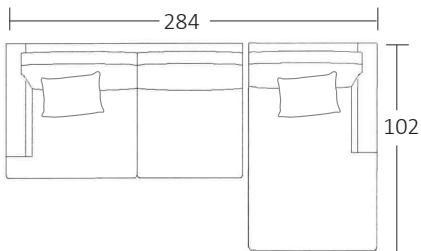

SIDE VIEW (CM)

Seat Height	Seat Depth	Back Height	Arm Height	Leg Height	Scatter Size
41	60	68	58	10	50 x 50 cm

DIMENSIONS (CM)

L 284 x D 96 x H 87  
Grand

L 234 x D 96 x H 87  
4 Seater

L 204 x D 96 x H 87  
3 Seater

L 174 x D 96 x H 87  
2 Seater

L 107 x D 96 x H 87  
Chair

L 70 x D 60 x H 41  
Ottoman

DIMENSIONS (CM)

L 292 x D 96 x H 87  
Grand 1 Arm

L 212 x D 96 x H 87  
4 Seater 1 Arm

L 182 x D 96 x H 87  
3 Seater 1 Arm

L 152 x D 96 x H 87  
2 Seater 1 Arm

L 102 x D 160 x H 87  
Chaise

MODULAR COMBINATIONS

COMBINATION 1  
3 Seater 1 Arm (LH)  
Chaise (RH)

COMBINATION 2  
Chaise (LH)  
Grand 1 Arm (RH)