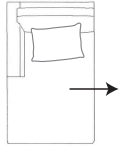

SIDE VIEW (CM)

Seat Height	Seat Depth	Back Height	Arm Height	Leg Height	Scatter Size
41	60	68	58	10	50 x 50 cm

DIMENSIONS (CM)

L 284 x D 96 x H 87  
Grand

L 234 x D 96 x H 87  
4 Seater

L 204 x D 96 x H 87  
3 Seater

L 174 x D 96 x H 87  
2 Seater

L 107 x D 96 x H 87  
Chair

L 70 x D 60 x H 41  
Ottoman

DIMENSIONS (CM)

L 292 x D 96 x H 87  
Grand 1 Arm

L 212 x D 96 x H 87  
4 Seater 1 Arm

L 182 x D 96 x H 87  
3 Seater 1 Arm

L 152 x D 96 x H 87  
2 Seater 1 Arm

L 102 x D 160 x H 87  
Chaise

MODULAR COMBINATIONS

COMBINATION 1  
3 Seater 1 Arm (LH)  
Chaise (RH)

COMBINATION 2  
Chaise (LH)  
Grand 1 Arm (RH)