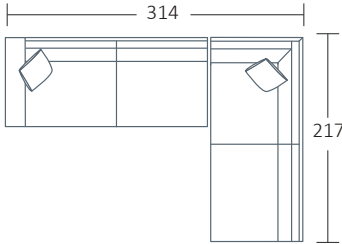

SIDE VIEW (CM)

Seat Height	Seat Depth	Back Height	Arm Height	Leg Height	Scatter Size
44	60	65	58	7	50 x 50 cm

DIMENSIONS (CM)

L 290 x D 97 x H 85
4 Seater

L 239 x D 97 x H 85
3 Seater

L 209 x D 97 x H 85
2.5 Seater

L 105 x D 97 x H 85
Chair

L 80 x D 97 x H 44
Ottoman

DIMENSIONS (CM)

L 268 x D 97 x H 85
4 Seater 1 Arm (LF/RF)

L 217 x D 97 x H 85
3 Seater 1 Arm (LF/RF)

L 187 x D 97 x H 85
2.5 Seater 1 Arm (LF/RF)

L 290 x D 97 x H 85
4 Seater 1 Arm Corner (LF/RF)

L 239 x D 97 x H 85
3 Seater 1 Arm Corner (LF/RF)

L 209 x D 97 x H 85
2.5 Seater 1 Arm Corner (LF/RF)

L 268 x D 97 x H 85
4 Seater No Arm Corner

L 217 x D 97 x H 85
3 Seater No Arm Corner

L 187 x D 97 x H 85
2.5 Seater No Arm Corner

L 120 x D 175 x H 85
Large Chaise (LF/RF)

L 105 x D 175 x H 85
Medium Chaise (LF/RF)

L 80 x D 97 x H 44
Ottoman

MODULAR EXAMPLES

COMBINATION 1
4 Seater 1 Arm (LF)
Medium Chaise (RF)

COMBINATION 2
3 Seater 1 Arm (LF)
3 Seater No Arm Corner