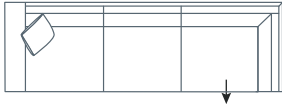

SIDE VIEW (CM)

Seat Height	Seat Depth	Back Height	Arm Height	Leg Height	Scatter Size
44	60	65	58	7	50 x 50 cm

DIMENSIONS (CM)

L 290 x D 97 x H 85
4 Seater

L 239 x D 97 x H 85
3 Seater

L 209 x D 97 x H 85
2.5 Seater

L 105 x D 97 x H 85
Chair

L 80 x D 97 x H 44
Ottoman

DIMENSIONS (CM)

L 268 x D 97 x H 85
4 Seater 1 Arm (LF/RF)

L 217 x D 97 x H 85
3 Seater 1 Arm (LF/RF)

L 187 x D 97 x H 85
2.5 Seater 1 Arm (LF/RF)

L 290 x D 97 x H 85
4 Seater 1 Arm Corner (LF/RF)

L 239 x D 97 x H 85
3 Seater 1 Arm Corner (LF/RF)

L 209 x D 97 x H 85
2.5 Seater 1 Arm Corner (LF/RF)

L 268 x D 97 x H 85
4 Seater No Arm Corner

L 217 x D 97 x H 85
3 Seater No Arm Corner

L 187 x D 97 x H 85
2.5 Seater No Arm Corner

L 120 x D 175 x H 85
Large Chaise (LF/RF)

L 105 x D 175 x H 85
Medium Chaise (LF/RF)

L 80 x D 97 x H 44
Ottoman

MODULAR EXAMPLES

COMBINATION 1
4 Seater 1 Arm (LF)
Medium Chaise (RF)

COMBINATION 2
3 Seater 1 Arm (LF)
3 Seater No Arm Corner