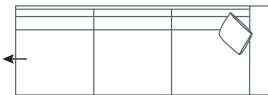

SIDE VIEW (CM)

Seat Height	Seat Depth	Back Height	Arm Height	Leg Height	Scatter Size
44	60	65	58	7	50 x 50 cm

DIMENSIONS (CM)

L 290 x D 97 x H 85
4 Seater

L 239 x D 97 x H 85
3 Seater

L 209 x D 97 x H 85
2.5 Seater

L 105 x D 97 x H 85
Chair

L 80 x D 97 x H 44
Ottoman

DIMENSIONS (CM)

L 268 x D 97 x H 85
4 Seater 1 Arm (LF/RF)

L 217 x D 97 x H 85
3 Seater 1 Arm (LF/RF)

L 187 x D 97 x H 85
2.5 Seater 1 Arm (LF/RF)

L 290 x D 97 x H 85
4 Seater 1 Arm Corner (LF/RF)

L 239 x D 97 x H 85
3 Seater 1 Arm Corner (LF/RF)

L 209 x D 97 x H 85
2.5 Seater 1 Arm Corner (LF/RF)

L 268 x D 97 x H 85
4 Seater No Arm Corner

L 217 x D 97 x H 85
3 Seater No Arm Corner

L 187 x D 97 x H 85
2.5 Seater No Arm Corner