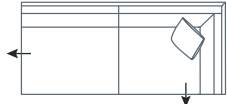

SIDE VIEW (CM)

Seat Height	Seat Depth	Back Height	Arm Height	Leg Height	Scatter Size
44	60	65	58	7	50 x 50 cm

DIMENSIONS (CM)

L 290 x D 97 x H 85
4 Seater

L 239 x D 97 x H 85
3 Seater

L 209 x D 97 x H 85
2.5 Seater

L 105 x D 97 x H 85
Chair

L 80 x D 97 x H 44
Ottoman

DIMENSIONS (CM)

L 268 x D 97 x H 85
4 Seater 1 Arm (LF/RF)

L 217 x D 97 x H 85
3 Seater 1 Arm (LF/RF)

L 187 x D 97 x H 85
2.5 Seater 1 Arm (LF/RF)

L 290 x D 97 x H 85
4 Seater 1 Arm Corner (LF/RF)

L 239 x D 97 x H 85
3 Seater 1 Arm Corner (LF/RF)

L 209 x D 97 x H 85
2.5 Seater 1 Arm Corner (LF/RF)

L 268 x D 97 x H 85
4 Seater No Arm Corner

L 217 x D 97 x H 85
3 Seater No Arm Corner

L 187 x D 97 x H 85
2.5 Seater No Arm Corner