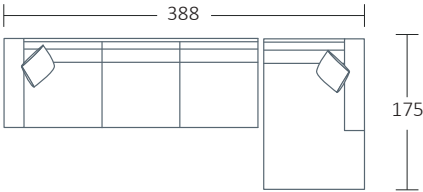

SIDE VIEW (CM)

Seat Height	Seat Depth	Back Height	Arm Height	Leg Height	Scatter Size
44	60	65	58	7	50 x 50 cm

DIMENSIONS (CM)

L 290 x D 97 x H 85
4 Seater

L 239 x D 97 x H 85
3 Seater

L 209 x D 97 x H 85
2.5 Seater

L 105 x D 97 x H 85
Chair

L 80 x D 97 x H 44
Ottoman

DIMENSIONS (CM)

L 268 x D 97 x H 85
4 Seater 1 Arm (LF/RF)

L 217 x D 97 x H 85
3 Seater 1 Arm (LF/RF)

L 187 x D 97 x H 85
2.5 Seater 1 Arm (LF/RF)

L 290 x D 97 x H 85
4 Seater 1 Arm Corner (LF/RF)

L 239 x D 97 x H 85
3 Seater 1 Arm Corner (LF/RF)

L 209 x D 97 x H 85
2.5 Seater 1 Arm Corner (LF/RF)

L 268 x D 97 x H 85
4 Seater No Arm Corner

L 217 x D 97 x H 85
3 Seater No Arm Corner

L 187 x D 97 x H 85
2.5 Seater No Arm Corner

L 120 x D 175 x H 85
Large Chaise (LF/RF)

L 105 x D 175 x H 85
Medium Chaise (LF/RF)

L 80 x D 97 x H 44
Ottoman

MODULAR EXAMPLES

COMBINATION 1
4 Seater 1 Arm (LF)
Medium Chaise (RF)

COMBINATION 2
3 Seater 1 Arm (LF)
3 Seater No Arm Corner