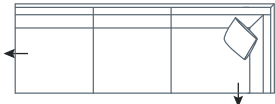

SIDE VIEW (CM)

Seat Height	Seat Depth	Back Height	Arm Height	Leg Height	Scatter Size
44	60	65	58	7	50 x 50 cm

DIMENSIONS (CM)

L 290 x D 97 x H 85
4 Seater

L 239 x D 97 x H 85
3 Seater

L 209 x D 97 x H 85
2.5 Seater

L 105 x D 97 x H 85
Chair

L 80 x D 97 x H 44
Ottoman

DIMENSIONS (CM)

L 268 x D 97 x H 85
4 Seater 1 Arm (LF/RF)

L 217 x D 97 x H 85
3 Seater 1 Arm (LF/RF)

L 187 x D 97 x H 85
2.5 Seater 1 Arm (LF/RF)

L 290 x D 97 x H 85
4 Seater 1 Arm Corner (LF/RF)

L 239 x D 97 x H 85
3 Seater 1 Arm Corner (LF/RF)

L 209 x D 97 x H 85
2.5 Seater 1 Arm Corner (LF/RF)

L 268 x D 97 x H 85
4 Seater No Arm Corner

L 217 x D 97 x H 85
3 Seater No Arm Corner

L 187 x D 97 x H 85
2.5 Seater No Arm Corner