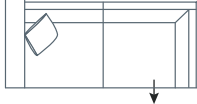

SIDE VIEW (CM)

Seat Height	Seat Depth	Back Height	Arm Height	Leg Height	Scatter Size
44	60	65	58	7	50 x 50 cm

DIMENSIONS (CM)

L 290 x D 97 x H 85
4 Seater

L 239 x D 97 x H 85
3 Seater

L 209 x D 97 x H 85
2.5 Seater

L 105 x D 97 x H 85
Chair

L 80 x D 97 x H 44
Ottoman

DIMENSIONS (CM)

L 268 x D 97 x H 85
4 Seater 1 Arm (LF/RF)

L 217 x D 97 x H 85
3 Seater 1 Arm (LF/RF)

L 187 x D 97 x H 85
2.5 Seater 1 Arm (LF/RF)

L 290 x D 97 x H 85
4 Seater 1 Arm Corner (LF/RF)

L 239 x D 97 x H 85
3 Seater 1 Arm Corner (LF/RF)

L 209 x D 97 x H 85
2.5 Seater 1 Arm Corner (LF/RF)

L 268 x D 97 x H 85
4 Seater No Arm Corner

L 217 x D 97 x H 85
3 Seater No Arm Corner

L 187 x D 97 x H 85
2.5 Seater No Arm Corner