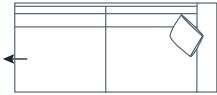

SIDE VIEW (CM)

Seat Height	Seat Depth	Back Height	Arm Height	Leg Height	Scatter Size
44	60	65	58	7	50 x 50 cm

DIMENSIONS (CM)

L 290 x D 97 x H 85
4 Seater

L 239 x D 97 x H 85
3 Seater

L 209 x D 97 x H 85
2.5 Seater

L 105 x D 97 x H 85
Chair

L 80 x D 97 x H 44
Ottoman

DIMENSIONS (CM)

L 268 x D 97 x H 85
4 Seater 1 Arm (LF/RF)

L 217 x D 97 x H 85
3 Seater 1 Arm (LF/RF)

L 187 x D 97 x H 85
2.5 Seater 1 Arm (LF/RF)

L 290 x D 97 x H 85
4 Seater 1 Arm Corner (LF/RF)

L 239 x D 97 x H 85
3 Seater 1 Arm Corner (LF/RF)

L 209 x D 97 x H 85
2.5 Seater 1 Arm Corner (LF/RF)

L 268 x D 97 x H 85
4 Seater No Arm Corner

L 217 x D 97 x H 85
3 Seater No Arm Corner

L 187 x D 97 x H 85
2.5 Seater No Arm Corner