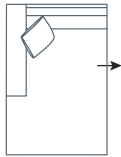

SIDE VIEW (CM)

Seat Height	Seat Depth	Back Height	Arm Height	Leg Height	Scatter Size
44	60	65	58	7	50 x 50 cm

DIMENSIONS (CM)

L 290 x D 97 x H 85
4 Seater

L 239 x D 97 x H 85
3 Seater

L 209 x D 97 x H 85
2.5 Seater

L 105 x D 97 x H 85
Chair

L 80 x D 97 x H 44
Ottoman

DIMENSIONS (CM)

L 268 x D 97 x H 85
4 Seater 1 Arm (LF/RF)

L 217 x D 97 x H 85
3 Seater 1 Arm (LF/RF)

L 187 x D 97 x H 85
2.5 Seater 1 Arm (LF/RF)

L 290 x D 97 x H 85
4 Seater 1 Arm Corner (LF/RF)

L 239 x D 97 x H 85
3 Seater 1 Arm Corner (LF/RF)

L 209 x D 97 x H 85
2.5 Seater 1 Arm Corner (LF/RF)

L 268 x D 97 x H 85
4 Seater No Arm Corner

L 217 x D 97 x H 85
3 Seater No Arm Corner

L 187 x D 97 x H 85
2.5 Seater No Arm Corner

L 120 x D 175 x H 85
Large Chaise (LF/RF)

L 105 x D 175 x H 85
Medium Chaise (LF/RF)

L 80 x D 97 x H 44
Ottoman

MODULAR EXAMPLES

COMBINATION 1
4 Seater 1 Arm (LF)
Medium Chaise (RF)

COMBINATION 2
3 Seater 1 Arm (LF)
3 Seater No Arm Corner