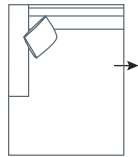

SIDE VIEW (CM)

Seat Height	Seat Depth	Back Height	Arm Height	Leg Height	Scatter Size
44	60	65	58	7	50 x 50 cm

DIMENSIONS (CM)

L 290 x D 97 x H 85
4 Seater

L 239 x D 97 x H 85
3 Seater

L 209 x D 97 x H 85
2.5 Seater

L 105 x D 97 x H 85
Chair

L 80 x D 97 x H 44
Ottoman

DIMENSIONS (CM)

L 268 x D 97 x H 85
4 Seater 1 Arm (LF/RF)

L 217 x D 97 x H 85
3 Seater 1 Arm (LF/RF)

L 187 x D 97 x H 85
2.5 Seater 1 Arm (LF/RF)

L 290 x D 97 x H 85
4 Seater 1 Arm Corner (LF/RF)

L 239 x D 97 x H 85
3 Seater 1 Arm Corner (LF/RF)

L 209 x D 97 x H 85
2.5 Seater 1 Arm Corner (LF/RF)

L 268 x D 97 x H 85
4 Seater No Arm Corner

L 217 x D 97 x H 85
3 Seater No Arm Corner

L 187 x D 97 x H 85
2.5 Seater No Arm Corner

L 120 x D 175 x H 85
Large Chaise (LF/RF)

L 105 x D 175 x H 85
Medium Chaise (LF/RF)

L 80 x D 97 x H 44
Ottoman

MODULAR EXAMPLES

COMBINATION 1
4 Seater 1 Arm (LF)
Medium Chaise (RF)

COMBINATION 2
3 Seater 1 Arm (LF)
3 Seater No Arm Corner