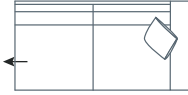

SIDE VIEW (CM)

Seat Height	Seat Depth	Back Height	Arm Height	Leg Height	Scatter Size
44	60	65	58	7	50 x 50 cm

DIMENSIONS (CM)

L 290 x D 97 x H 85
4 Seater

L 239 x D 97 x H 85
3 Seater

L 209 x D 97 x H 85
2.5 Seater

L 105 x D 97 x H 85
Chair

L 80 x D 97 x H 44
Ottoman

DIMENSIONS (CM)

L 268 x D 97 x H 85
4 Seater 1 Arm (LF/RF)

L 217 x D 97 x H 85
3 Seater 1 Arm (LF/RF)

L 187 x D 97 x H 85
2.5 Seater 1 Arm (LF/RF)

L 290 x D 97 x H 85
4 Seater 1 Arm Corner (LF/RF)

L 239 x D 97 x H 85
3 Seater 1 Arm Corner (LF/RF)

L 209 x D 97 x H 85
2.5 Seater 1 Arm Corner (LF/RF)

L 268 x D 97 x H 85
4 Seater No Arm Corner

L 217 x D 97 x H 85
3 Seater No Arm Corner

L 187 x D 97 x H 85
2.5 Seater No Arm Corner