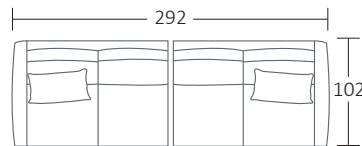

## SIDE VIEW (CM)

Seat Height	Seat Depth	Back Height	Arm Height	Leg Height	Scatter Size
44	60	76	63	12.5	65 x 40 cm

## DIMENSIONS (CM)

L 272 x D 102 x H 90  
Grand

L 222 x D 102 x H 90  
4 Seater

L 192 x D 102 x H 90  
3 Seater

L 162 x D 102 x H 90  
2 Seater

L 97 x D 102 x H 90  
Chair

DIMENSIONS (CM)

L 256 x D 102 x H 90  
Grand 1 arm (LF/RF)

L 206 x D 102 x H 90  
4 Seater 1 Arm (LF/RF)

L 176 x D 102 x H 90  
3 Seater 1 Arm (LF/RF)

L 146 x D 102 x H 90  
2 Seater 1 Arm (LF/RF)

L 96 x D 160 x H 90  
Chaise (LF/RF)

MODULAR EXAMPLES

COMBINATION 1  
Grand 1 arm (LF)  
Chaise (RF)

COMBINATION 2  
2 Seater 1 Arm (LF)  
2 Seater 1 Arm (RF)

COMBINATION 3  
Chaise (LF)  
4 Seater 1 Arm (RF)

COMBINATION 4  
3 Seater 1 Arm (LF)  
Chaise (RF)