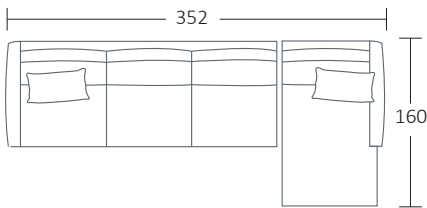

## SIDE VIEW (CM)

Seat Height	Seat Depth	Back Height	Arm Height	Leg Height	Scatter Size
44	60	76	63	12.5	65 x 40 cm

## DIMENSIONS (CM)

L 272 x D 102 x H 90  
Grand

L 222 x D 102 x H 90  
4 Seater

L 192 x D 102 x H 90  
3 Seater

L 162 x D 102 x H 90  
2 Seater

L 97 x D 102 x H 90  
Chair

DIMENSIONS (CM)

L 256 x D 102 x H 90  
Grand 1 arm (LF/RF)

L 206 x D 102 x H 90  
4 Seater 1 Arm (LF/RF)

L 176 x D 102 x H 90  
3 Seater 1 Arm (LF/RF)

L 146 x D 102 x H 90  
2 Seater 1 Arm (LF/RF)

L 96 x D 160 x H 90  
Chaise (LF/RF)

MODULAR EXAMPLES

COMBINATION 1  
Grand 1 arm (LF)  
Chaise (RF)

COMBINATION 2  
2 Seater 1 Arm (LF)  
2 Seater 1 Arm (RF)

COMBINATION 3  
Chaise (LF)  
4 Seater 1 Arm (RF)

COMBINATION 4  
3 Seater 1 Arm (LF)  
Chaise (RF)