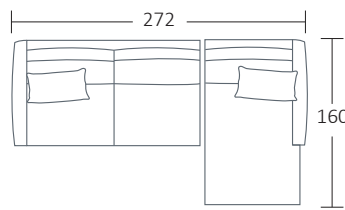

## SIDE VIEW (CM)

Seat Height	Seat Depth	Back Height	Arm Height	Leg Height	Scatter Size
44	60	76	63	12.5	65 x 40 cm

## DIMENSIONS (CM)

L 272 x D 102 x H 90  
Grand

L 222 x D 102 x H 90  
4 Seater

L 192 x D 102 x H 90  
3 Seater

L 162 x D 102 x H 90  
2 Seater

L 97 x D 102 x H 90  
Chair

DIMENSIONS (CM)

L 256 x D 102 x H 90  
Grand 1 arm (LF/RF)

L 206 x D 102 x H 90  
4 Seater 1 Arm (LF/RF)

L 176 x D 102 x H 90  
3 Seater 1 Arm (LF/RF)

L 146 x D 102 x H 90  
2 Seater 1 Arm (LF/RF)

L 96 x D 160 x H 90  
Chaise (LF/RF)

MODULAR EXAMPLES

COMBINATION 1  
Grand 1 arm (LF)  
Chaise (RF)

COMBINATION 2  
2 Seater 1 Arm (LF)  
2 Seater 1 Arm (RF)

COMBINATION 3  
Chaise (LF)  
4 Seater 1 Arm (RF)

COMBINATION 4  
3 Seater 1 Arm (LF)  
Chaise (RF)