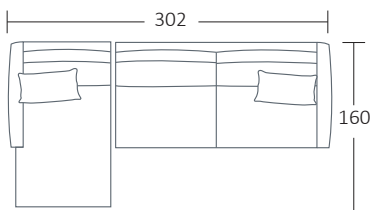

## SIDE VIEW (CM)

Seat Height	Seat Depth	Back Height	Arm Height	Leg Height	Scatter Size
44	60	76	63	12.5	65 x 40 cm

## DIMENSIONS (CM)

L 272 x D 102 x H 90  
Grand

L 222 x D 102 x H 90  
4 Seater

L 192 x D 102 x H 90  
3 Seater

L 162 x D 102 x H 90  
2 Seater

L 97 x D 102 x H 90  
Chair

DIMENSIONS (CM)

L 256 x D 102 x H 90  
Grand 1 arm (LF/RF)

L 206 x D 102 x H 90  
4 Seater 1 Arm (LF/RF)

L 176 x D 102 x H 90  
3 Seater 1 Arm (LF/RF)

L 146 x D 102 x H 90  
2 Seater 1 Arm (LF/RF)

L 96 x D 160 x H 90  
Chaise (LF/RF)

MODULAR EXAMPLES

COMBINATION 1  
Grand 1 arm (LF)  
Chaise (RF)

COMBINATION 2  
2 Seater 1 Arm (LF)  
2 Seater 1 Arm (RF)

COMBINATION 3  
Chaise (LF)  
4 Seater 1 Arm (RF)

COMBINATION 4  
3 Seater 1 Arm (LF)  
Chaise (RF)